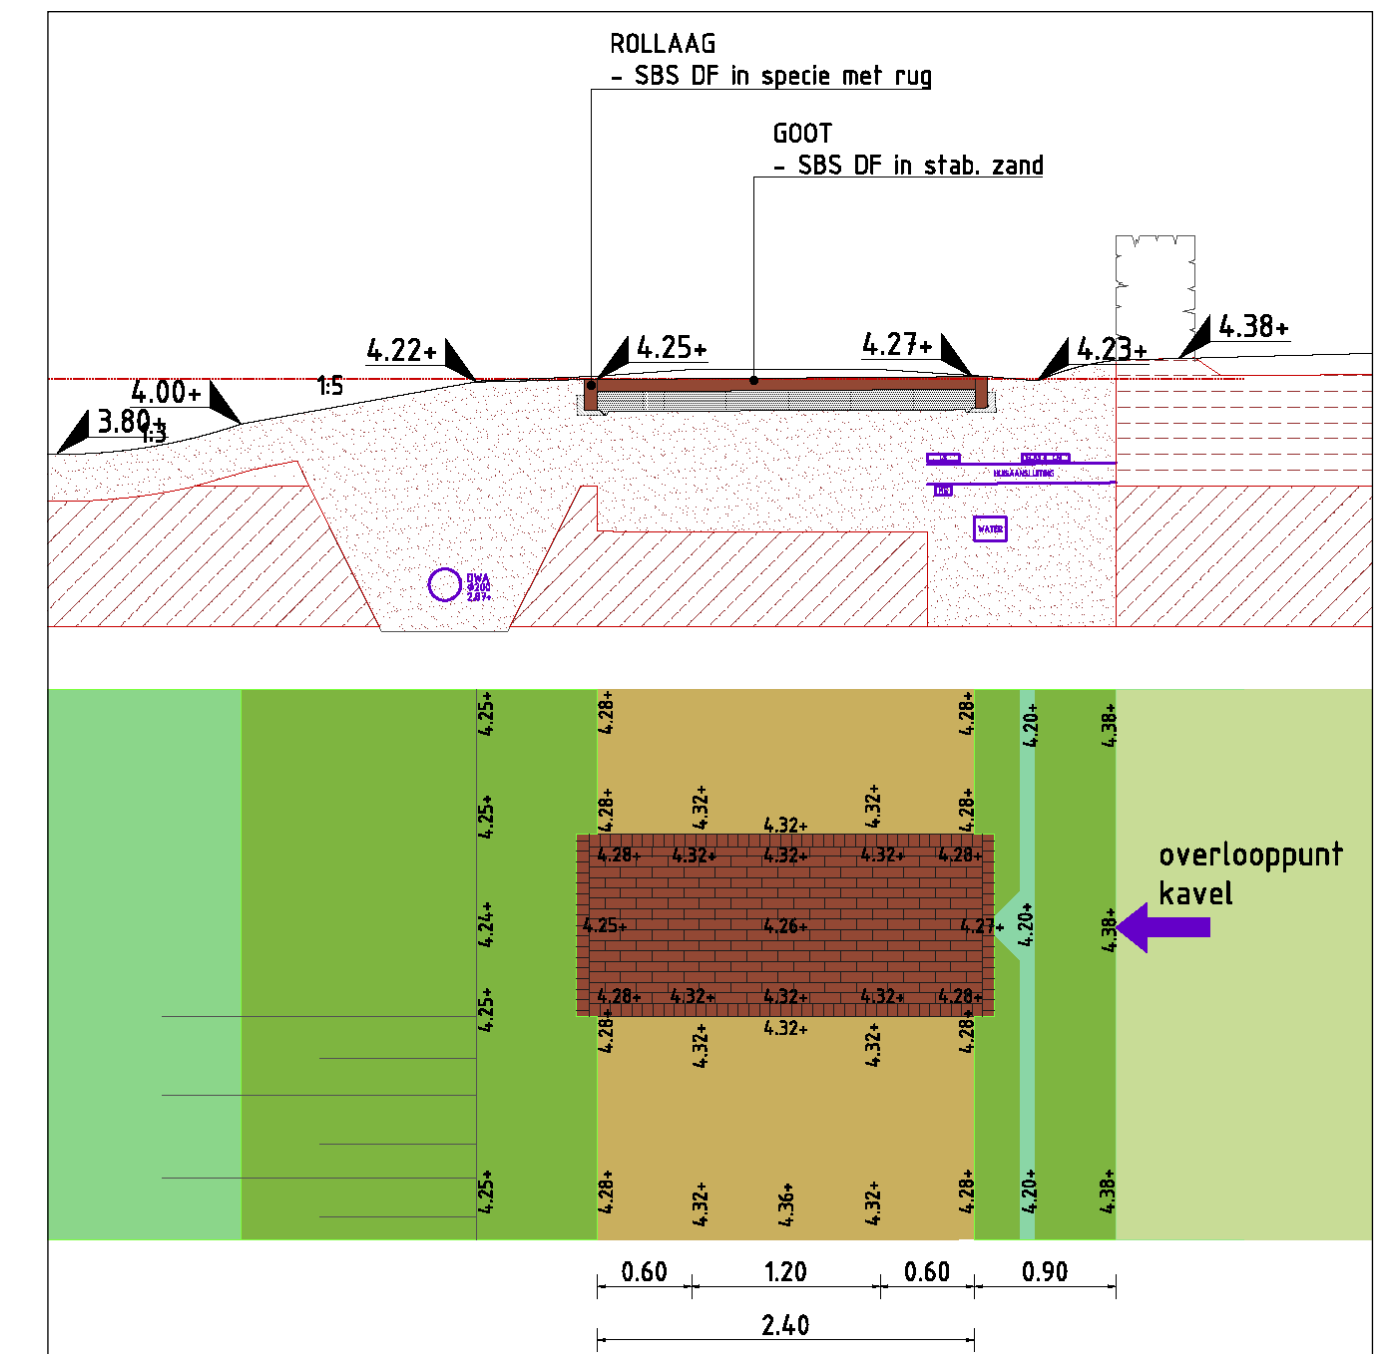

Waterafvoer Olstergaard

WATERAFVOER

WATER OVER WOONPAD

WATER OVER ENTREPAD

WATER OVER PLATENBAAN

OVERSTEK WADI / GREPPEL

SLOK-OP tbv WADI

SLOK-OP tbv GREPPEL