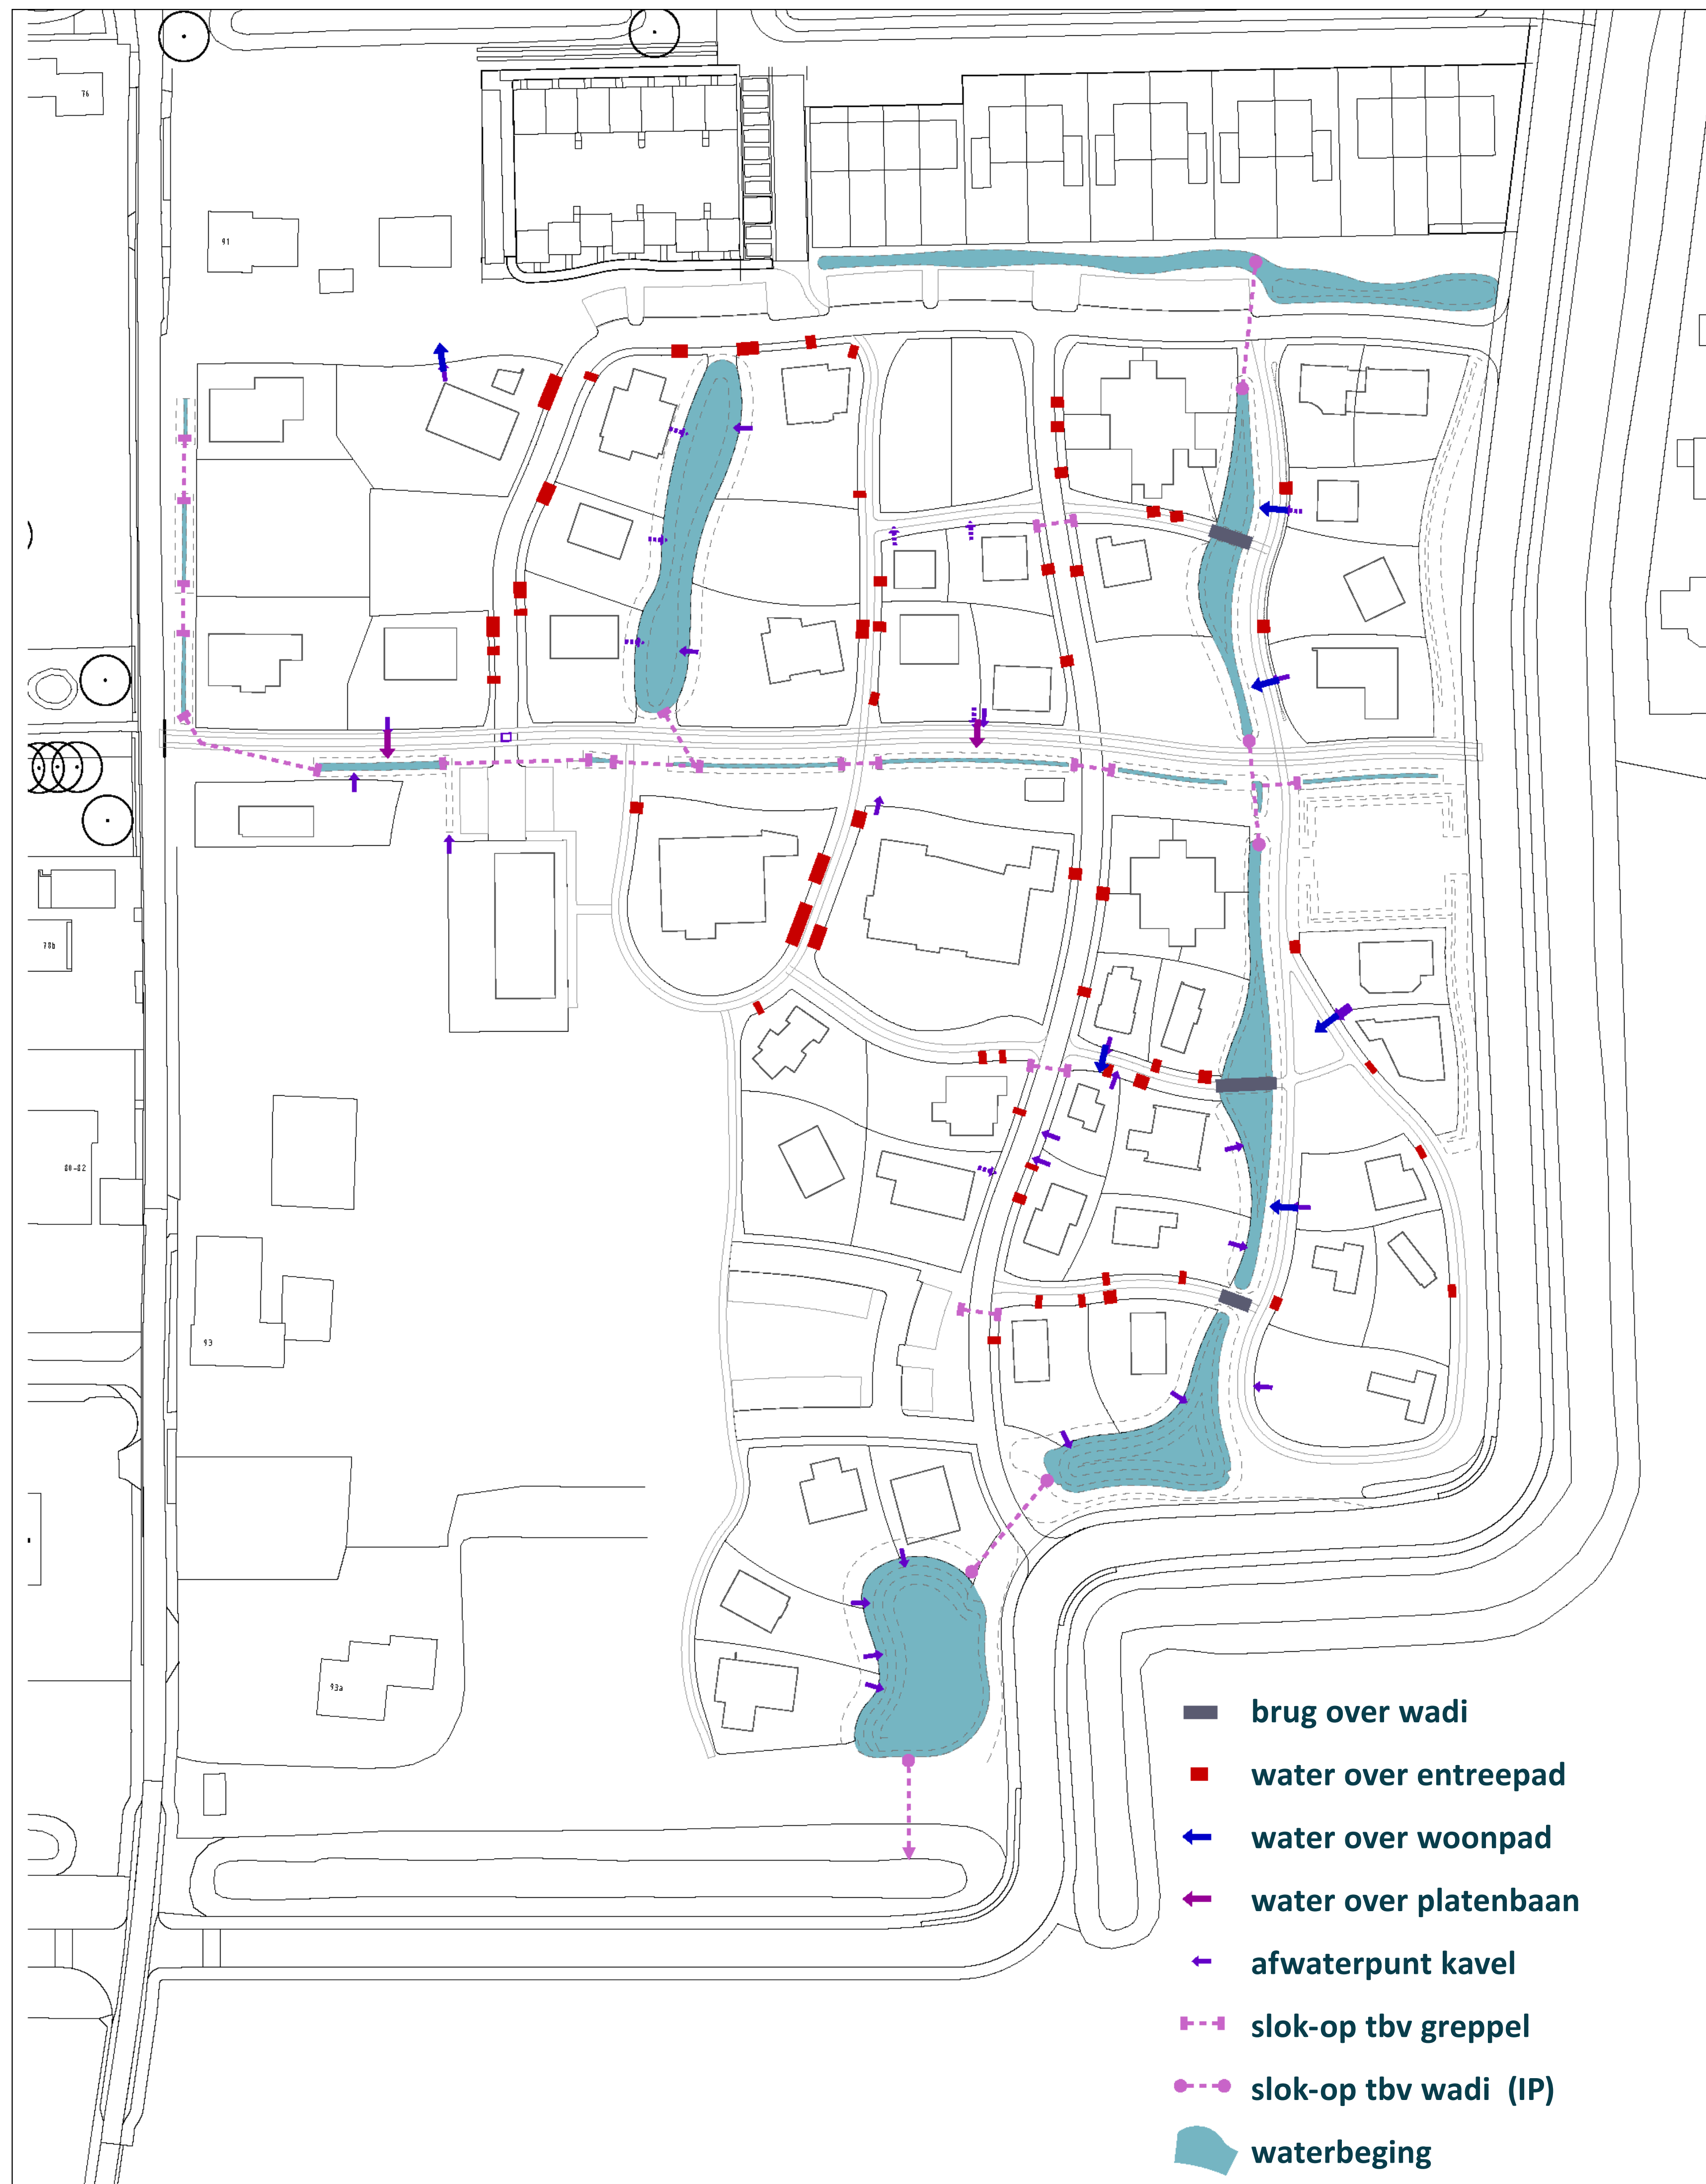

Waterafvoer Olstergaard

WATERAFVOER

WATER OVER WOONPAD

WATER OVER ENTREPAD

WATER OVER PLATENBAAN

OVERSTEK WADI / GREPPEL

SLOK-OP tbv WADI

SLOK-OP tbv GREPPEL