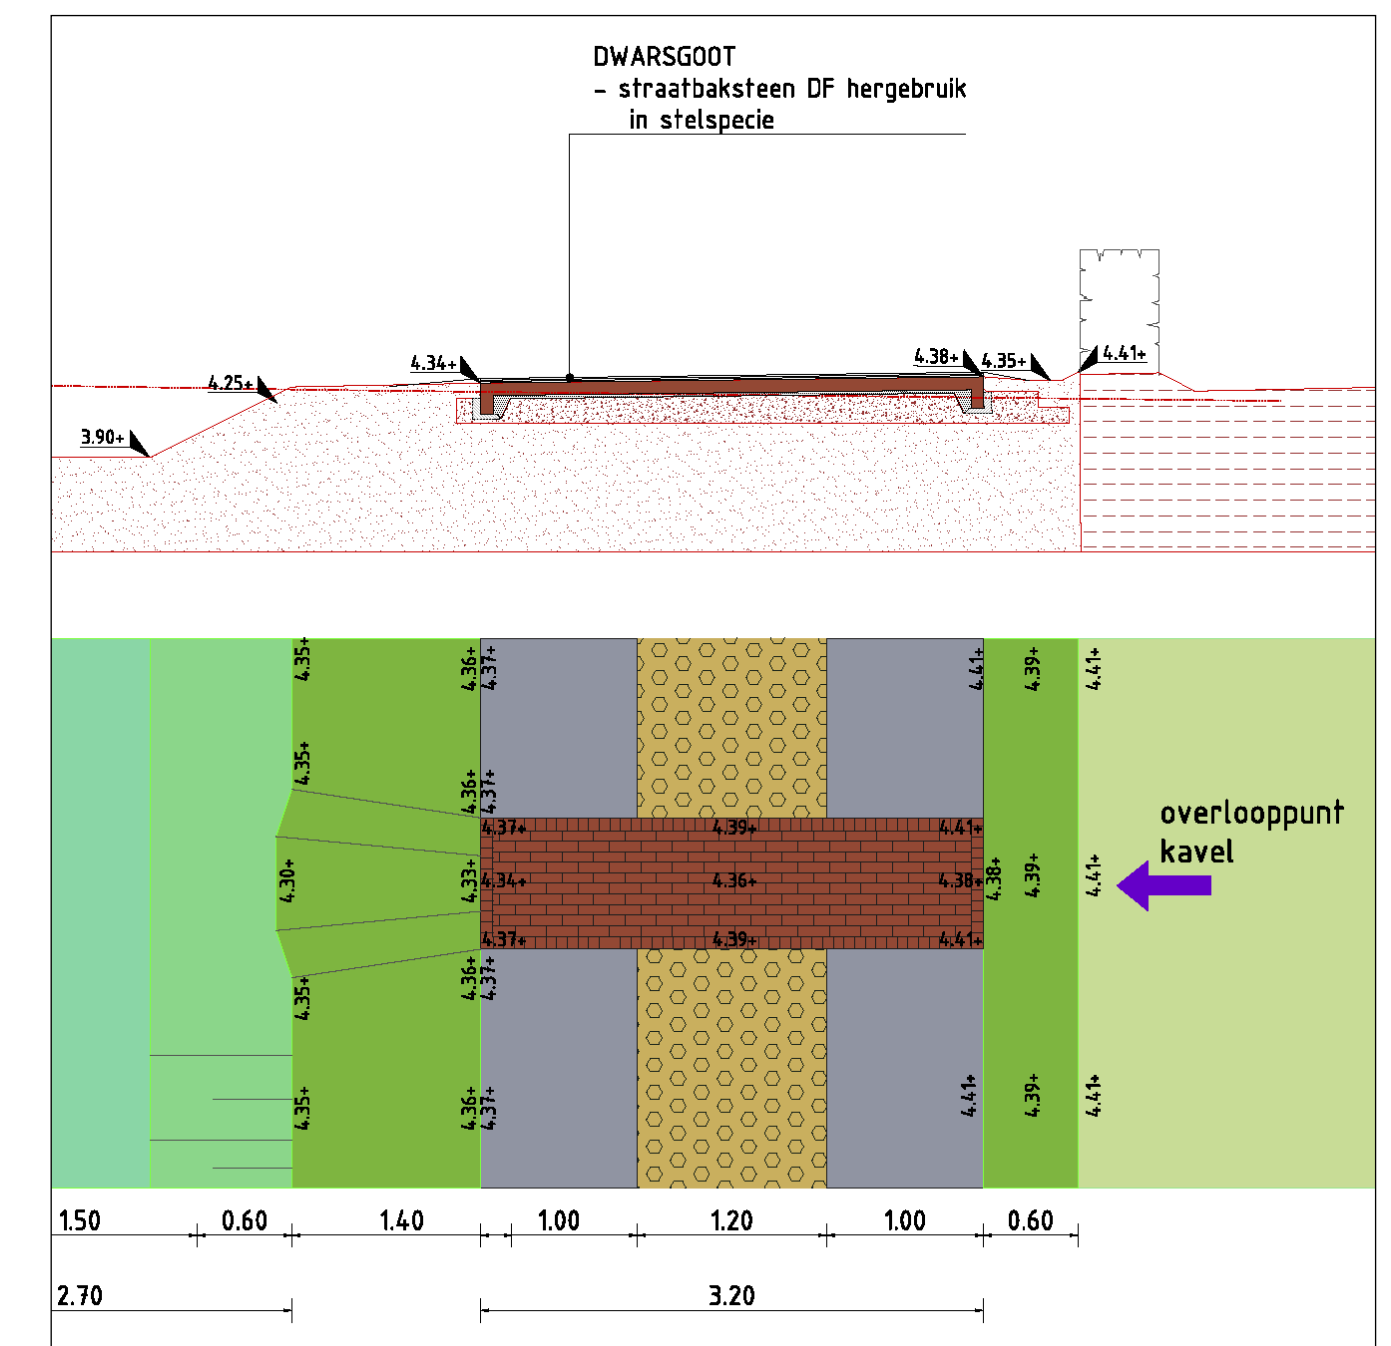

Waterafvoer Olstergaard

WATERAFVOER

WATER OVER WOONPAD

WATER OVER ENTREPAD

WATER OVER PLATENBAAN

OVERSTEK WADI / GREPPEL

SLOK-OP tbv WADI

SLOK-OP tbv GREPPEL