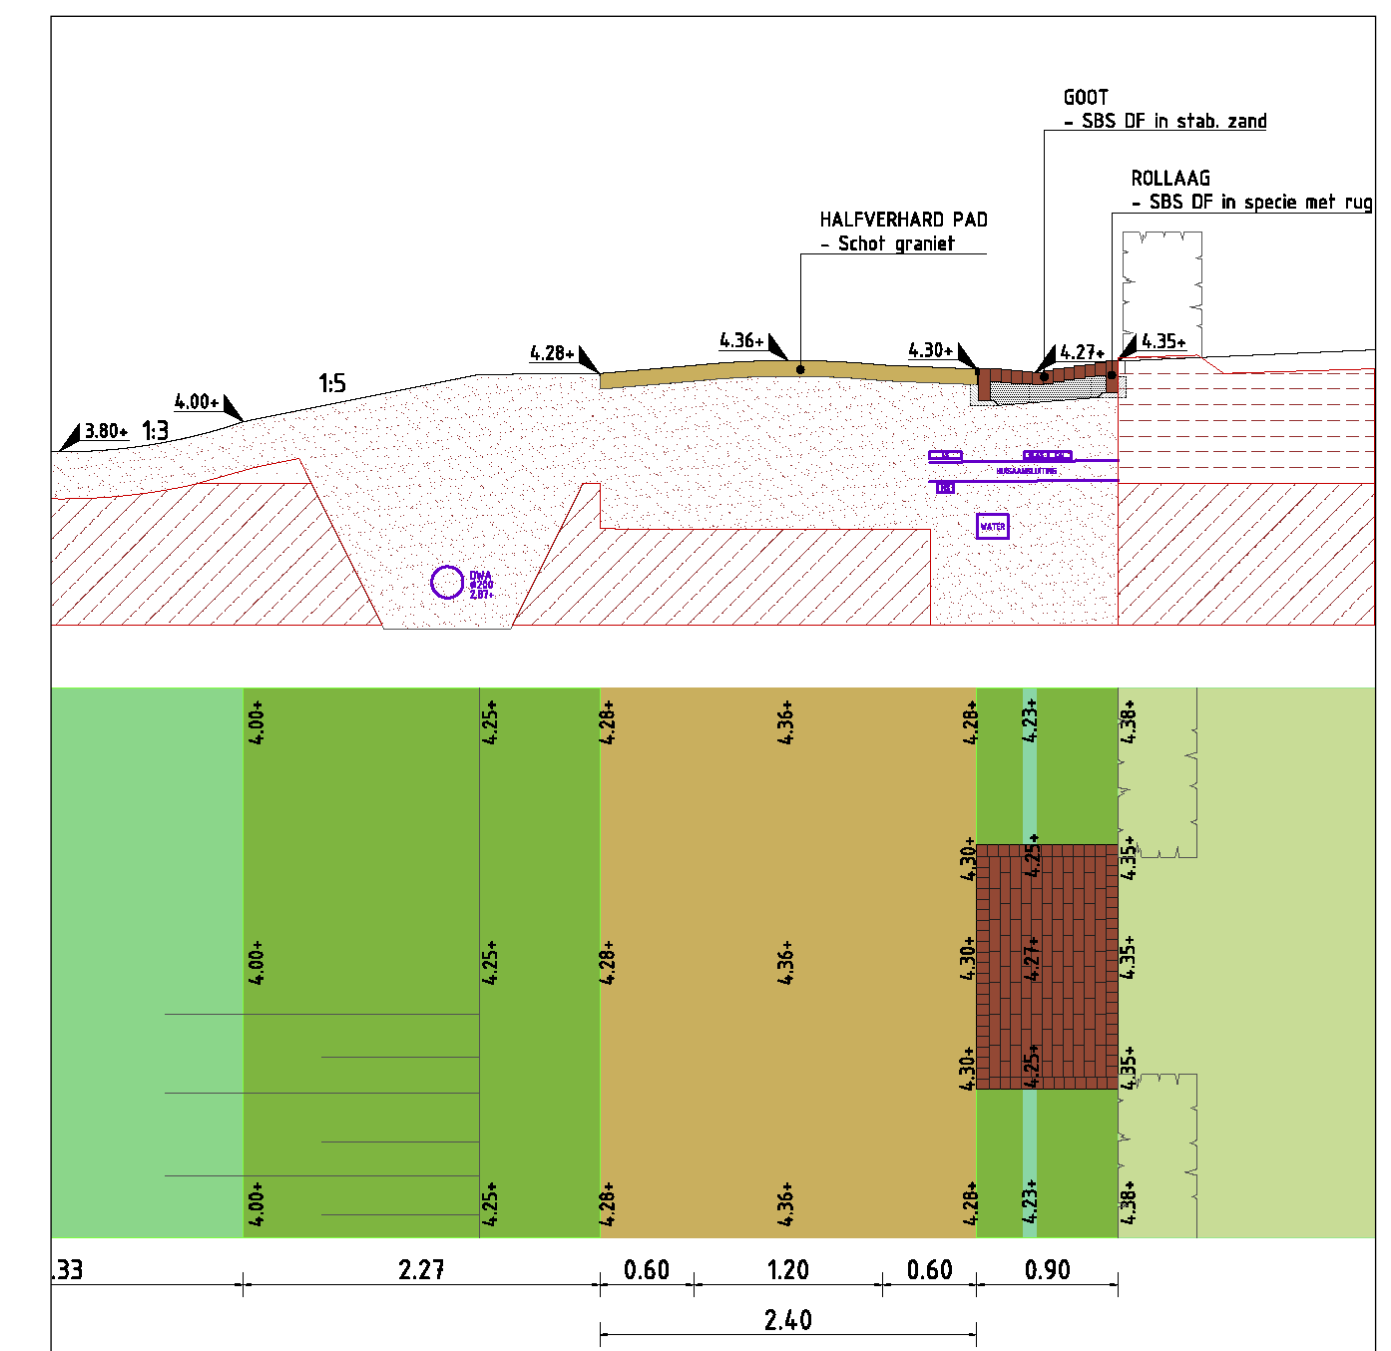

Waterafvoer Olstergaard

WATERAFVOER

WATER OVER WOONPAD

WATER OVER ENTREPAD

WATER OVER PLATENBAAN

OVERSTEK WADI / GREPPEL

SLOK-OP tbv WADI

SLOK-OP tbv GREPPEL