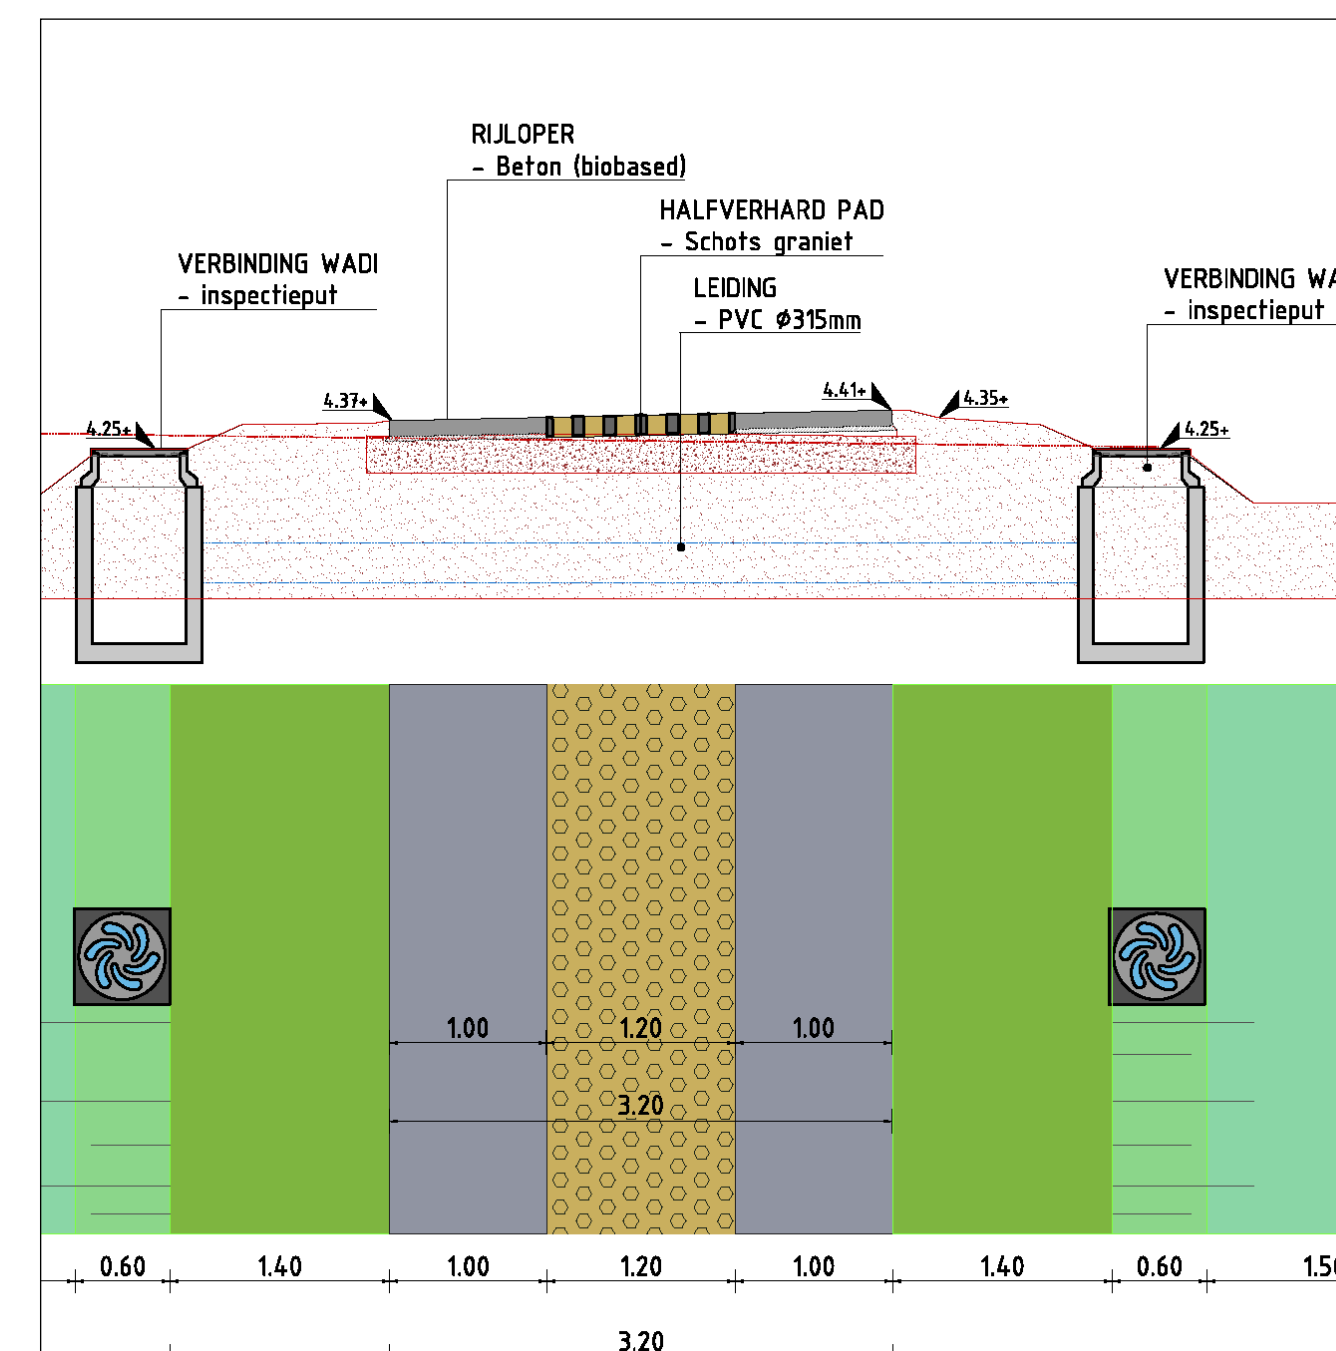

Waterafvoer Olstergaard

WATERAFVOER

WATER OVER WOONPAD

WATER OVER ENTREPAD

WATER OVER PLATENBAAN

OVERSTEK WADI / GREPPEL

SLOK-OP tbv WADI

SLOK-OP tbv GREPPEL